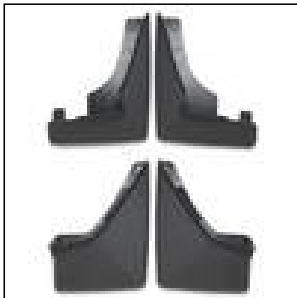

Roof Rack Cross Rail Package

\$ 254.50

These stylish cross rails attach to the factory roof rack to add function to our vehicle.

Cargo Net

\$ 53.50

Even more efficiency enhances the elegance of your SRX with this Cargo Net in black. It attaches easily to the sides of your cargo area to keep small, light items neat and handy while in transit.

Splash Guards - Front and Rear

\$ 174.00

Specially designed to fit your SRX, our splash guards are virtually chip, crack and tear resistant, and are available for both the front and rear of the vehicle. They are designed to withstand extreme temperatures.