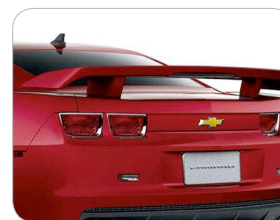

## **Camaro New Products**

21" Wheel Polished  
with or w/o Red Flange

Synergy Stripe Kit  
Coupe or Convertible

Body Color Grille

Body Color  
Ground FX

Dove Tail Spoiler

High Wing Spoiler

Ambient Light Kit -Cup Holder & Footwell

### **Cadillac SRX Grille**

Enhance the SRX with this Bright Finish Grille

### **Cruze Grille**

Bright Chrome surround with bright silver mesh