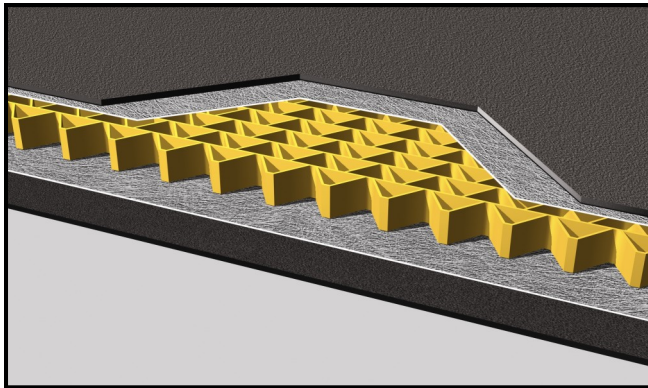

GMC
ACCESSORIES

2010

Tonneau Cover - Hard Shell

Sierra - Canyon

Style • Innovation • Functionality • Security

Style • Innovation • Functionality • Security

Sierra - Canyon

V-Tech™ Construction

- Exclusive thermoplastic material provides Class A top surface and smooth underside
- Color Match for many popular colors
- More durable and scratch resistant than fiberglass
- Withstands up to 1,200lb weight load
- Up to 35% lighter than comparable fiberglass tonneau covers

V-Hinge™ Quick Release Hinge

- After initial installation, tonneau can be removed or reinstalled by two people in less than one minute
- No tools required
- Attached to no-drill frame

a Dual gas struts assist with easy open/close movement. Holds tonneau cover in open position.

b Center Mount Lock provides a single entry point. Dual slam latches for secure closure. Locked tonneau cover prevents tailgate from opening.

GM Accessories permanently installed at the time of new vehicle delivery are covered under the New Vehicle Limited Warranty. If installed after delivery, coverage (parts and labor) is for the balance of the new vehicle limited warranty or a minimum 12 months/12,000 miles. GM Accessories not requiring installation or purchased over the counter carry a 12 month limited warranty (parts only).