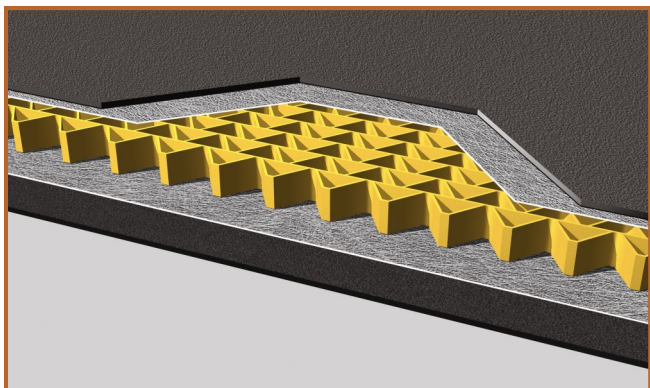

ACCESSORIES

2010

Tonneau Cover - Hard Shell

Silverado - Colorado

Style • Innovation • Functionality • Security

### V-Tech™ Construction

- Exclusive thermoplastic material provides Class A top surface and smooth underside
- Color Match for many popular colors
- More durable and scratch resistant than fiberglass
- Withstands up to 1,200lb weight load
- Up to 35% lighter than comparable fiberglass tonneau covers