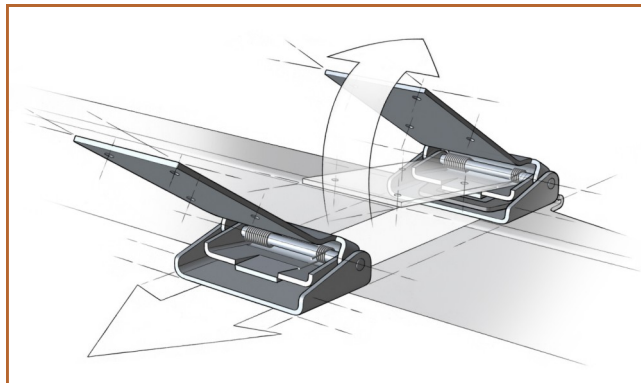

a Dual gas struts assist with easy open/close movement. Holds tonneau cover in open position.

b Center Mount Lock provides a single entry point. Dual slam latches for secure closure. Locked tonneau cover prevents tailgate from opening.

GM Accessories permanently installed at the time of new vehicle delivery are covered under the New Vehicle Limited Warranty. If installed after delivery, coverage (parts and labor) is for the balance of the new vehicle limited warranty or a minimum 12 months/12,000 miles. GM Accessories not requiring installation or purchased over the counter carry a 12 month limited warranty (parts only).